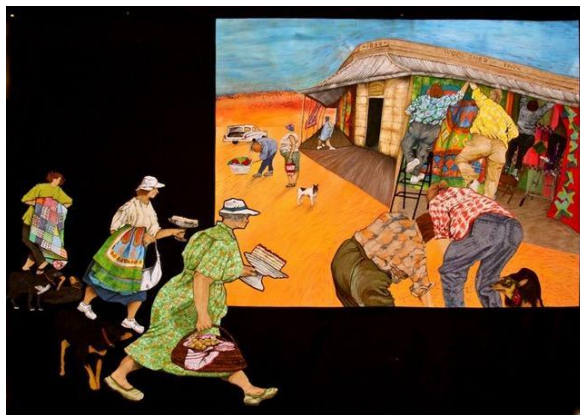

SNEAK PREVIEW

Watch for these quilts during Pam Holland's lectures.