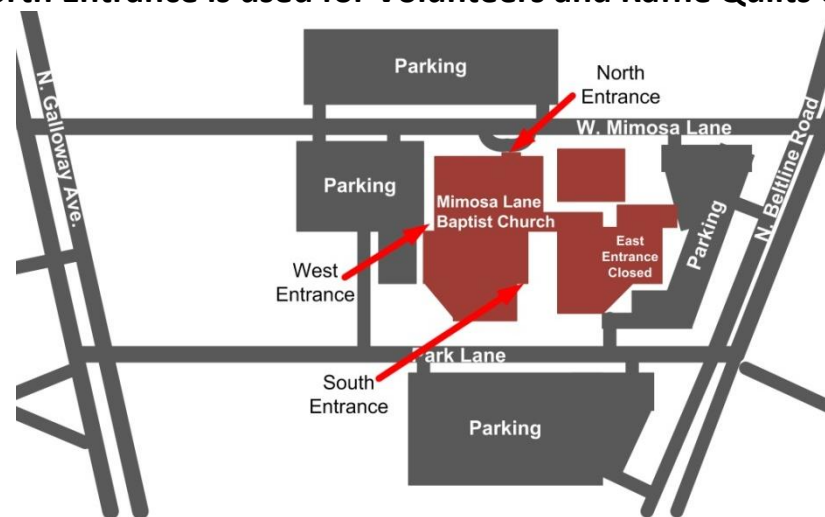

RALLY DAY 2019

Inspiration Church (formerly Mimosa Lane Baptist Church)

1233 N. Belt Line Road in Mesquite, TX

North Entrance is used for Volunteers and Raffle Quilts only

LETTER FROM THE PRESIDENT

Hi ya'll!