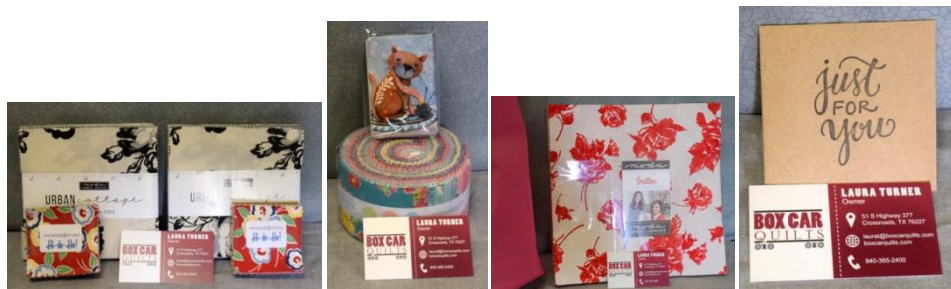

2 mini charm, 2 charm. Retail value: $32.⁰⁰.

Jelly roll, mirror. Retail value: $50.⁰⁰.

Layer cake. Retail value: $42.⁰⁰.

Gift certificate. Retail value: $50.⁰⁰.

Donated by **Box Car Quilts**, 51 S. Hiway 377, Crossroads.

Best Press, . Retail value: $50.⁰⁰.

Donated by **Compass Center**, 1030 FM 339, Mt. Calm.