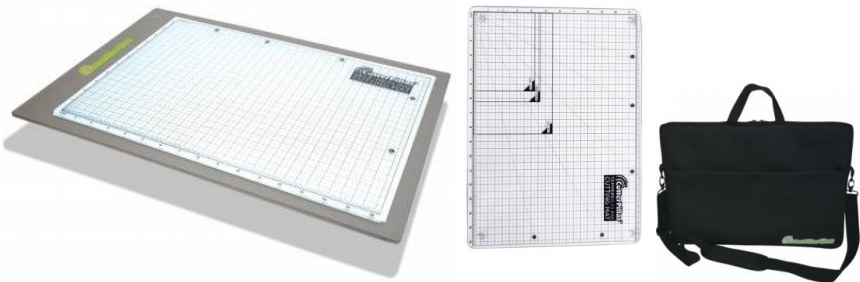

Second Prize

CutterPillar Glow Premium Light Tablet Retail value: $139.99

CutterPillar Tempered Glass Mat Retail value: $24.99

CutterPillar Glow Tote Retail value: $29.99

Sherry Worley sherry-worley@att.net