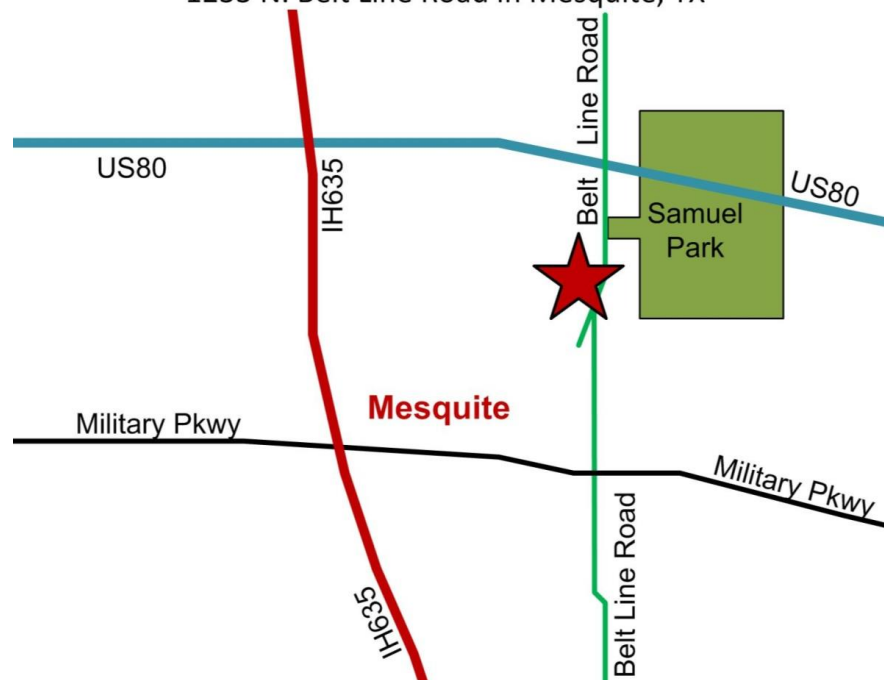

LOCATION NAME CHANGE

Mimosa Lane Baptist Church has undergone a name change. If you plan to use your GPS or a map app it may not recognize the church by name. The new name is Inspiration Church. The address, 1233 N. Beltline Rd. Mesquite, TX 75149, has not changed so you can still look it up that way.

RALLY DAY 2019

Inspiration Church (formerly Mimosa Lane Baptist Church)

1233 N. Belt Line Road in Mesquite, TX

North Entrance is used for Volunteers and Raffle Quilts only

LETTER FROM THE PRESIDENT

Hi ya'll!